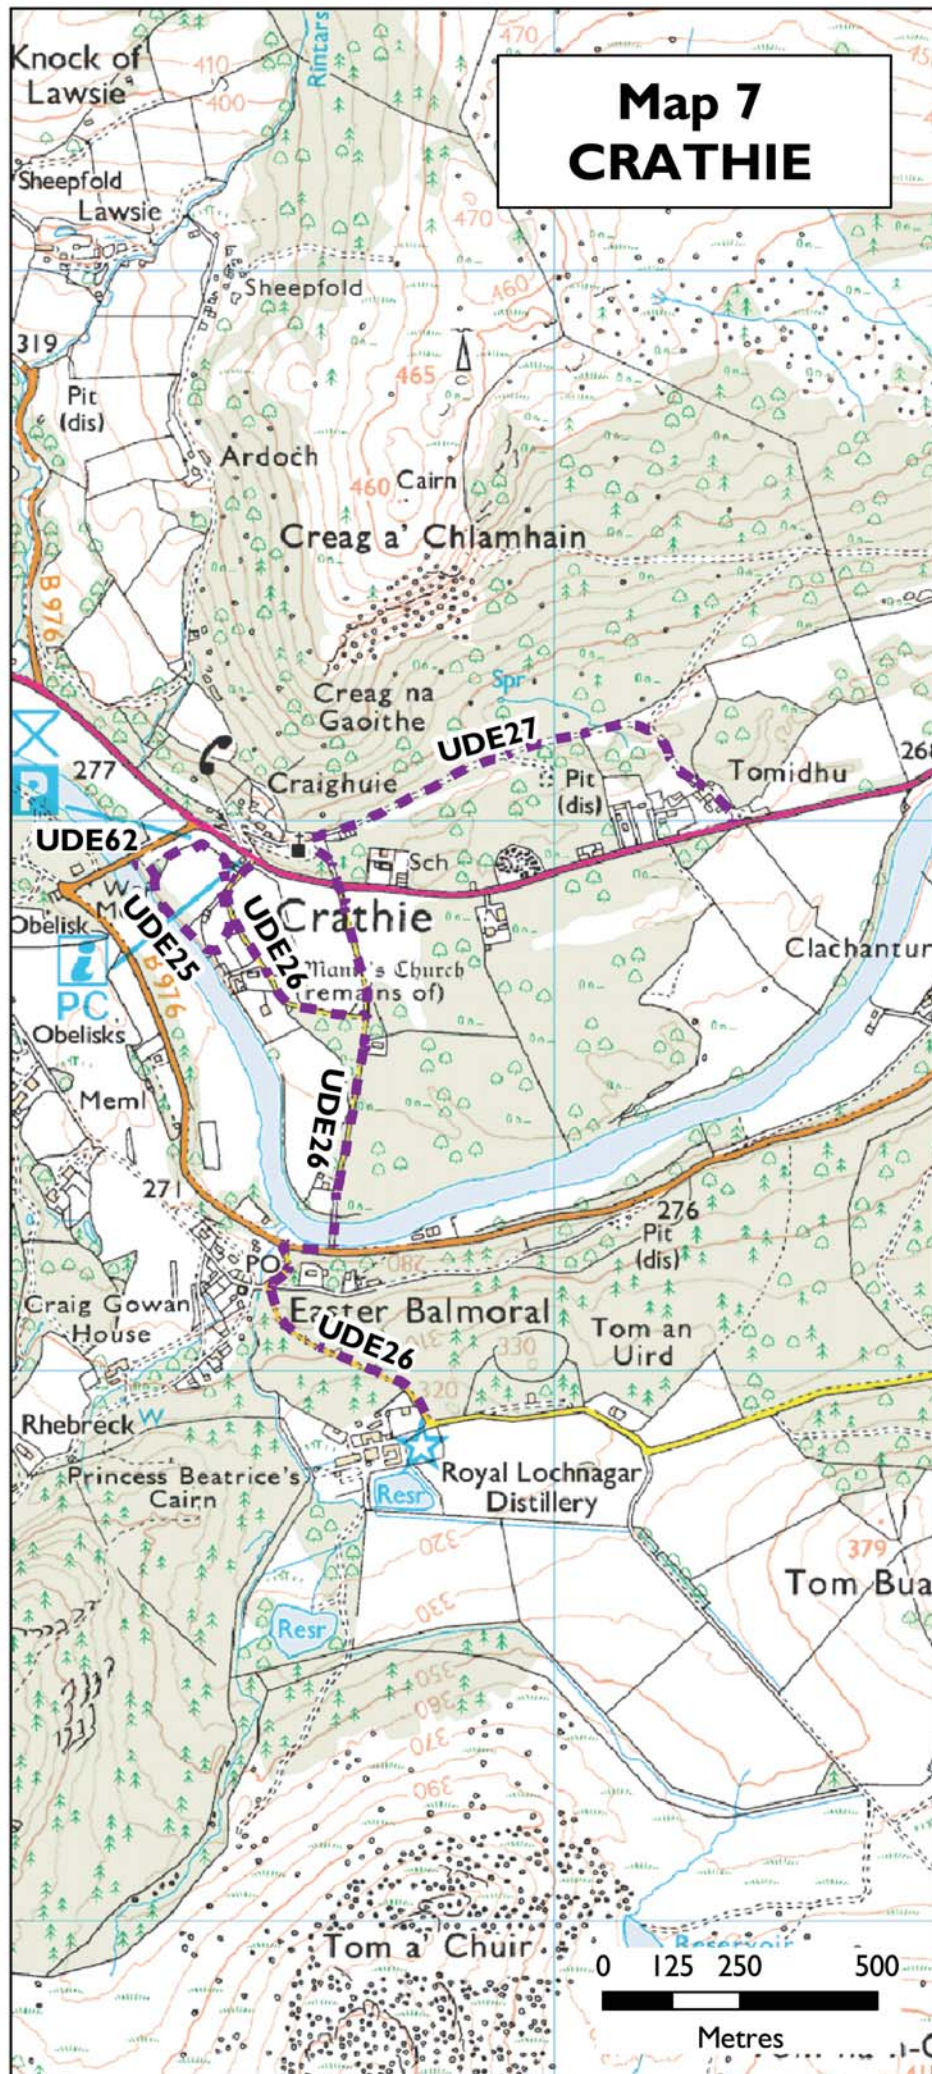

Map 7

Crathie

Crathie Core Paths	
Path Ref No	Path Name/Description
UDE25	Crathie All Abilities Path
UDE26	Easter Balmoral to Crathie Link
UDE27	Tomidhu to Crathie
UDE62	River Dee Access Point

Map 8

Glen Tanar

Glen Tanar Core Paths	
Path Ref No	Path Name/Description
UDE3	Deeside Way
UDE4	Dinnet to Glen Tanar – includes section to be developed
UDE47	Glen Tanar Green Route
UDE48	Glen Tanar Red Route
UDE50	Glen Tanar White Route

**Map 7
CRATHIE**

**Map 8
GLEN TANAR**

For proposed core paths
in this area please contact
the Aberdeenshire Council

**Map 7
CRATHIE**

**Map 8
GLEN TANAR**

- Map Legend**
- Core Paths
 - Cairngorms National Park
 - UDEI** Path Reference Number

This map must not be used for navigational purposes.