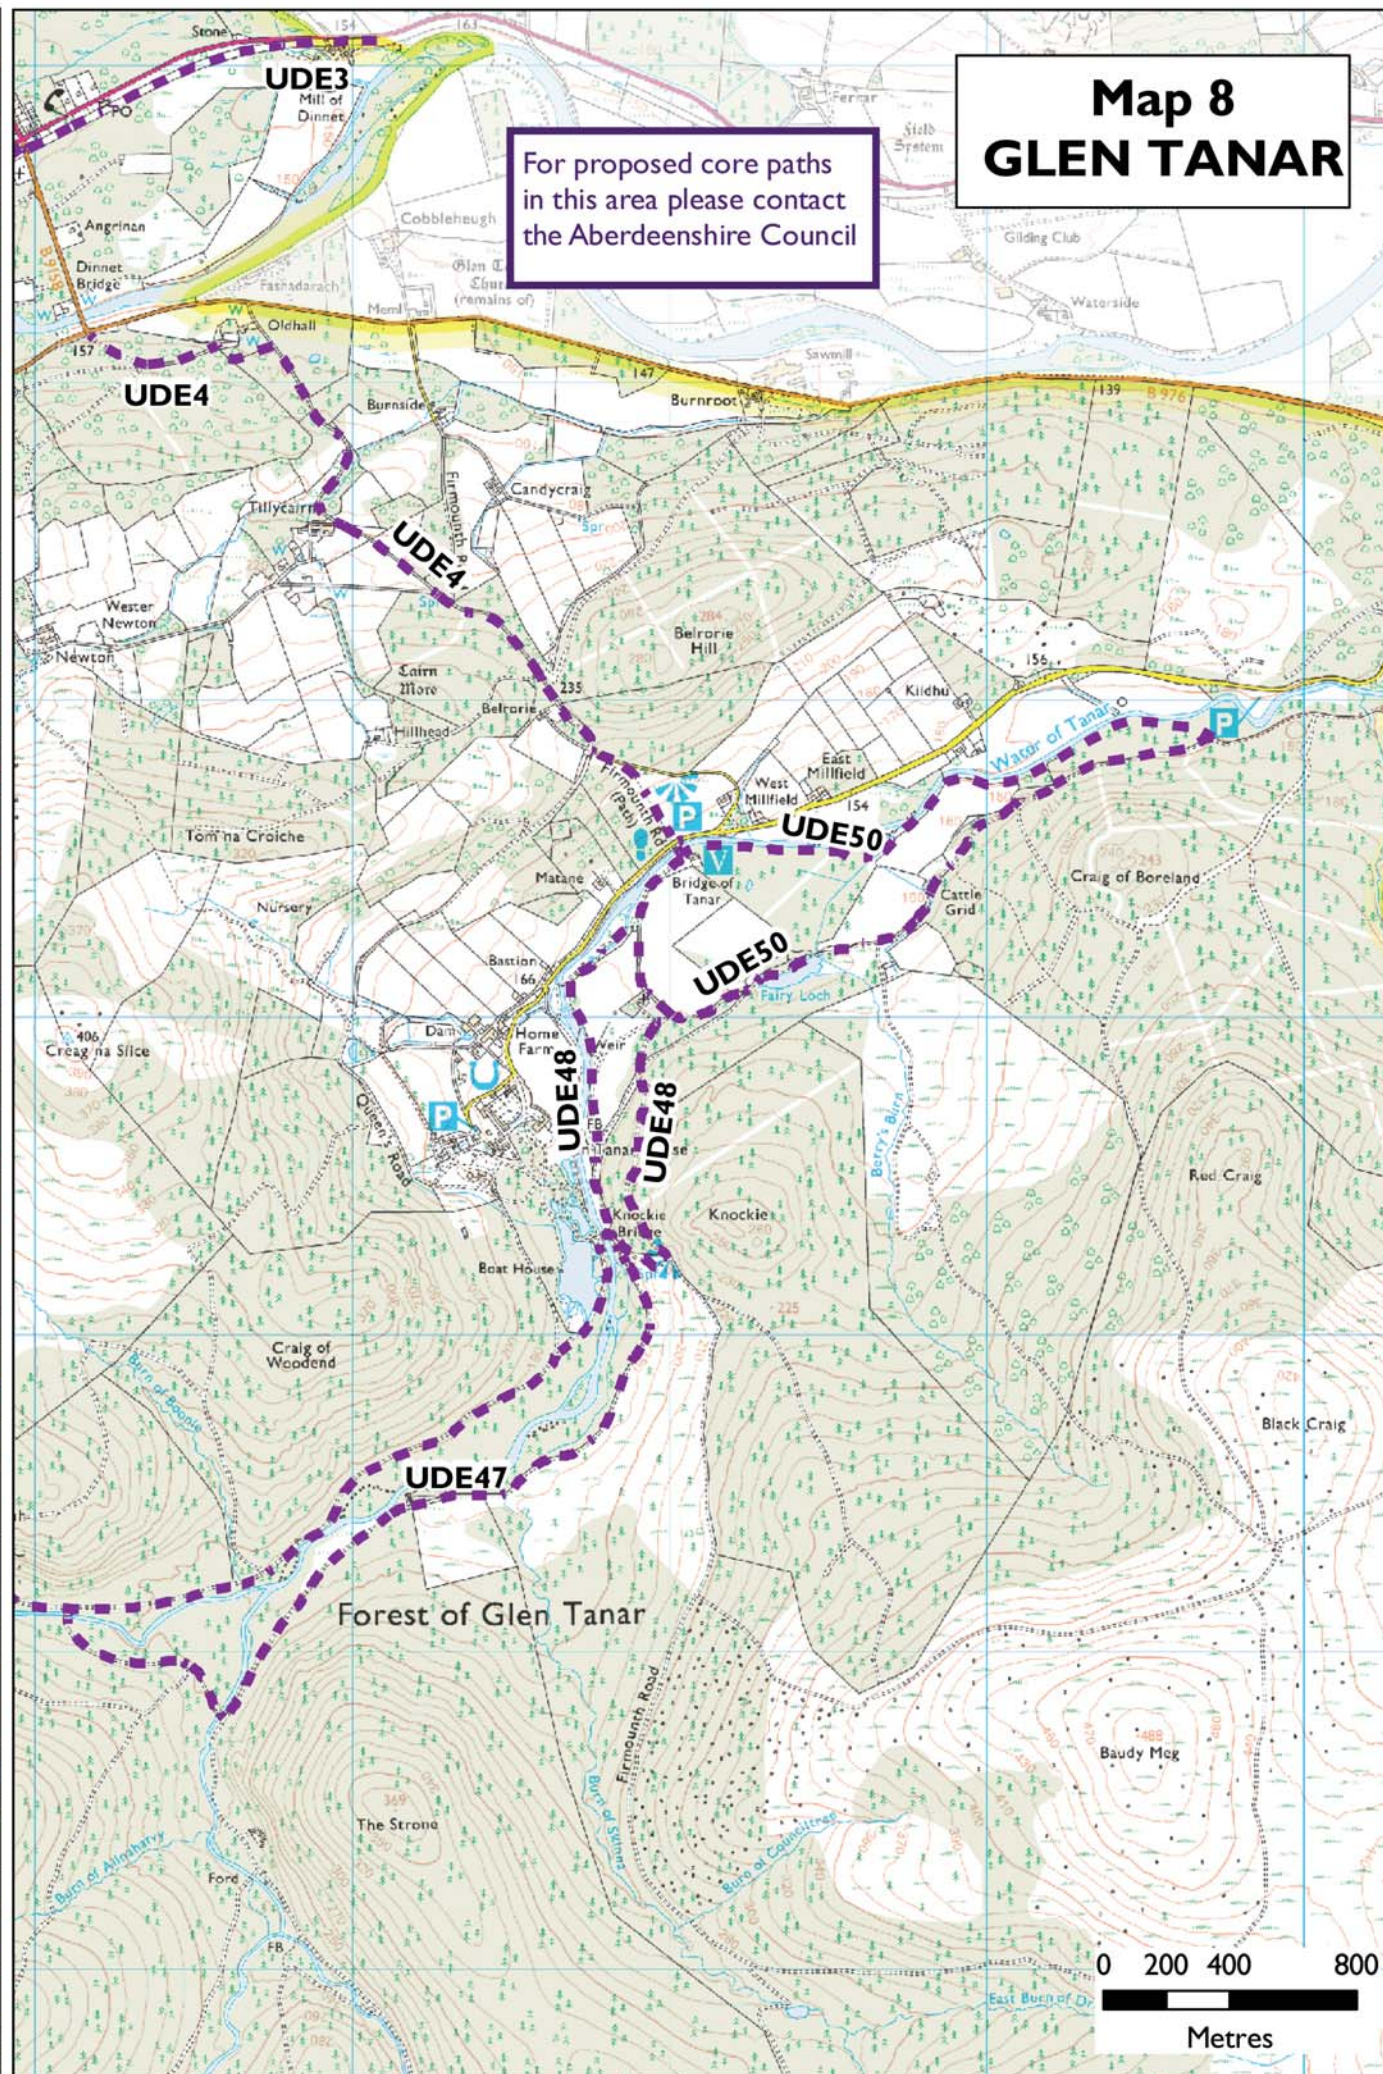

Map 7

Crathie

Crathie Core Paths	
Path Ref No	Path Name/Description
UDE25	Crathie All Abilities Path
UDE26	Easter Balmoral to Crathie Link
UDE27	Tomidhu to Crathie
UDE62	River Dee Access Point

Map 8

Glen Tanar

Glen Tanar Core Paths	
Path Ref No	Path Name/Description
UDE3	Deeside Way
UDE4	Dinnet to Glen Tanar – includes section to be developed
UDE47	Glen Tanar Green Route
UDE48	Glen Tanar Red Route
UDE50	Glen Tanar White Route

**Map 7
CRATHIE**

**Map 8
GLEN TANAR**

For proposed core paths
in this area please contact
the Aberdeenshire Council

**Map 7
CRATHIE**

**Map 8
GLEN TANAR**

- Map Legend**
- Core Paths
 - Cairngorms National Park
 - UDEI** Path Reference Number

This map must not be used for navigational purposes.